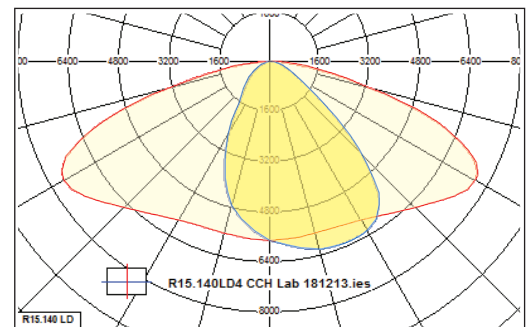

Polar Curve