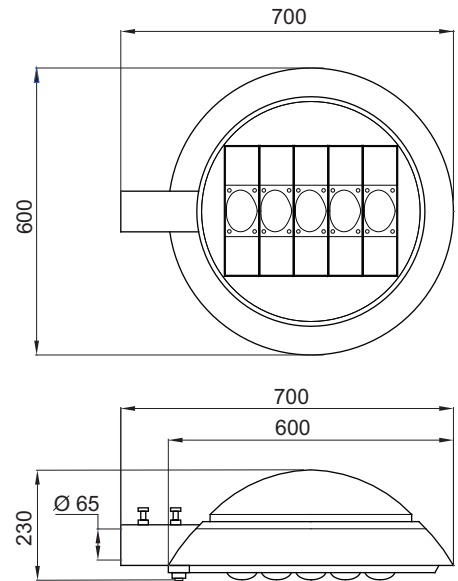

### LED Driver

The LED driver is situated in an independently mounted compartment in the optical assembly

### Installation / Mounting

Side entry mounting Ø60 mm. bracket

Dimensions in mm.