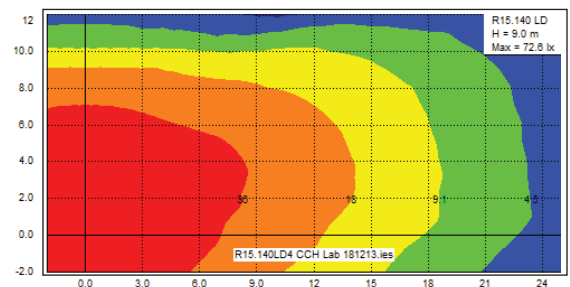

Iso-Lux Diagram

RD-RL-030/Rev.No.01

CHUE CHIN HUA CO.,LTD.

6 Moo4 Suksawad Road, Bangkru, Phrapradaeng, Samutprakarn 10130
Tel: (662)091-8511 Fax: (662)463-3944-5
e-mail: pole-sale@cch.co.th
www.cch.co.th